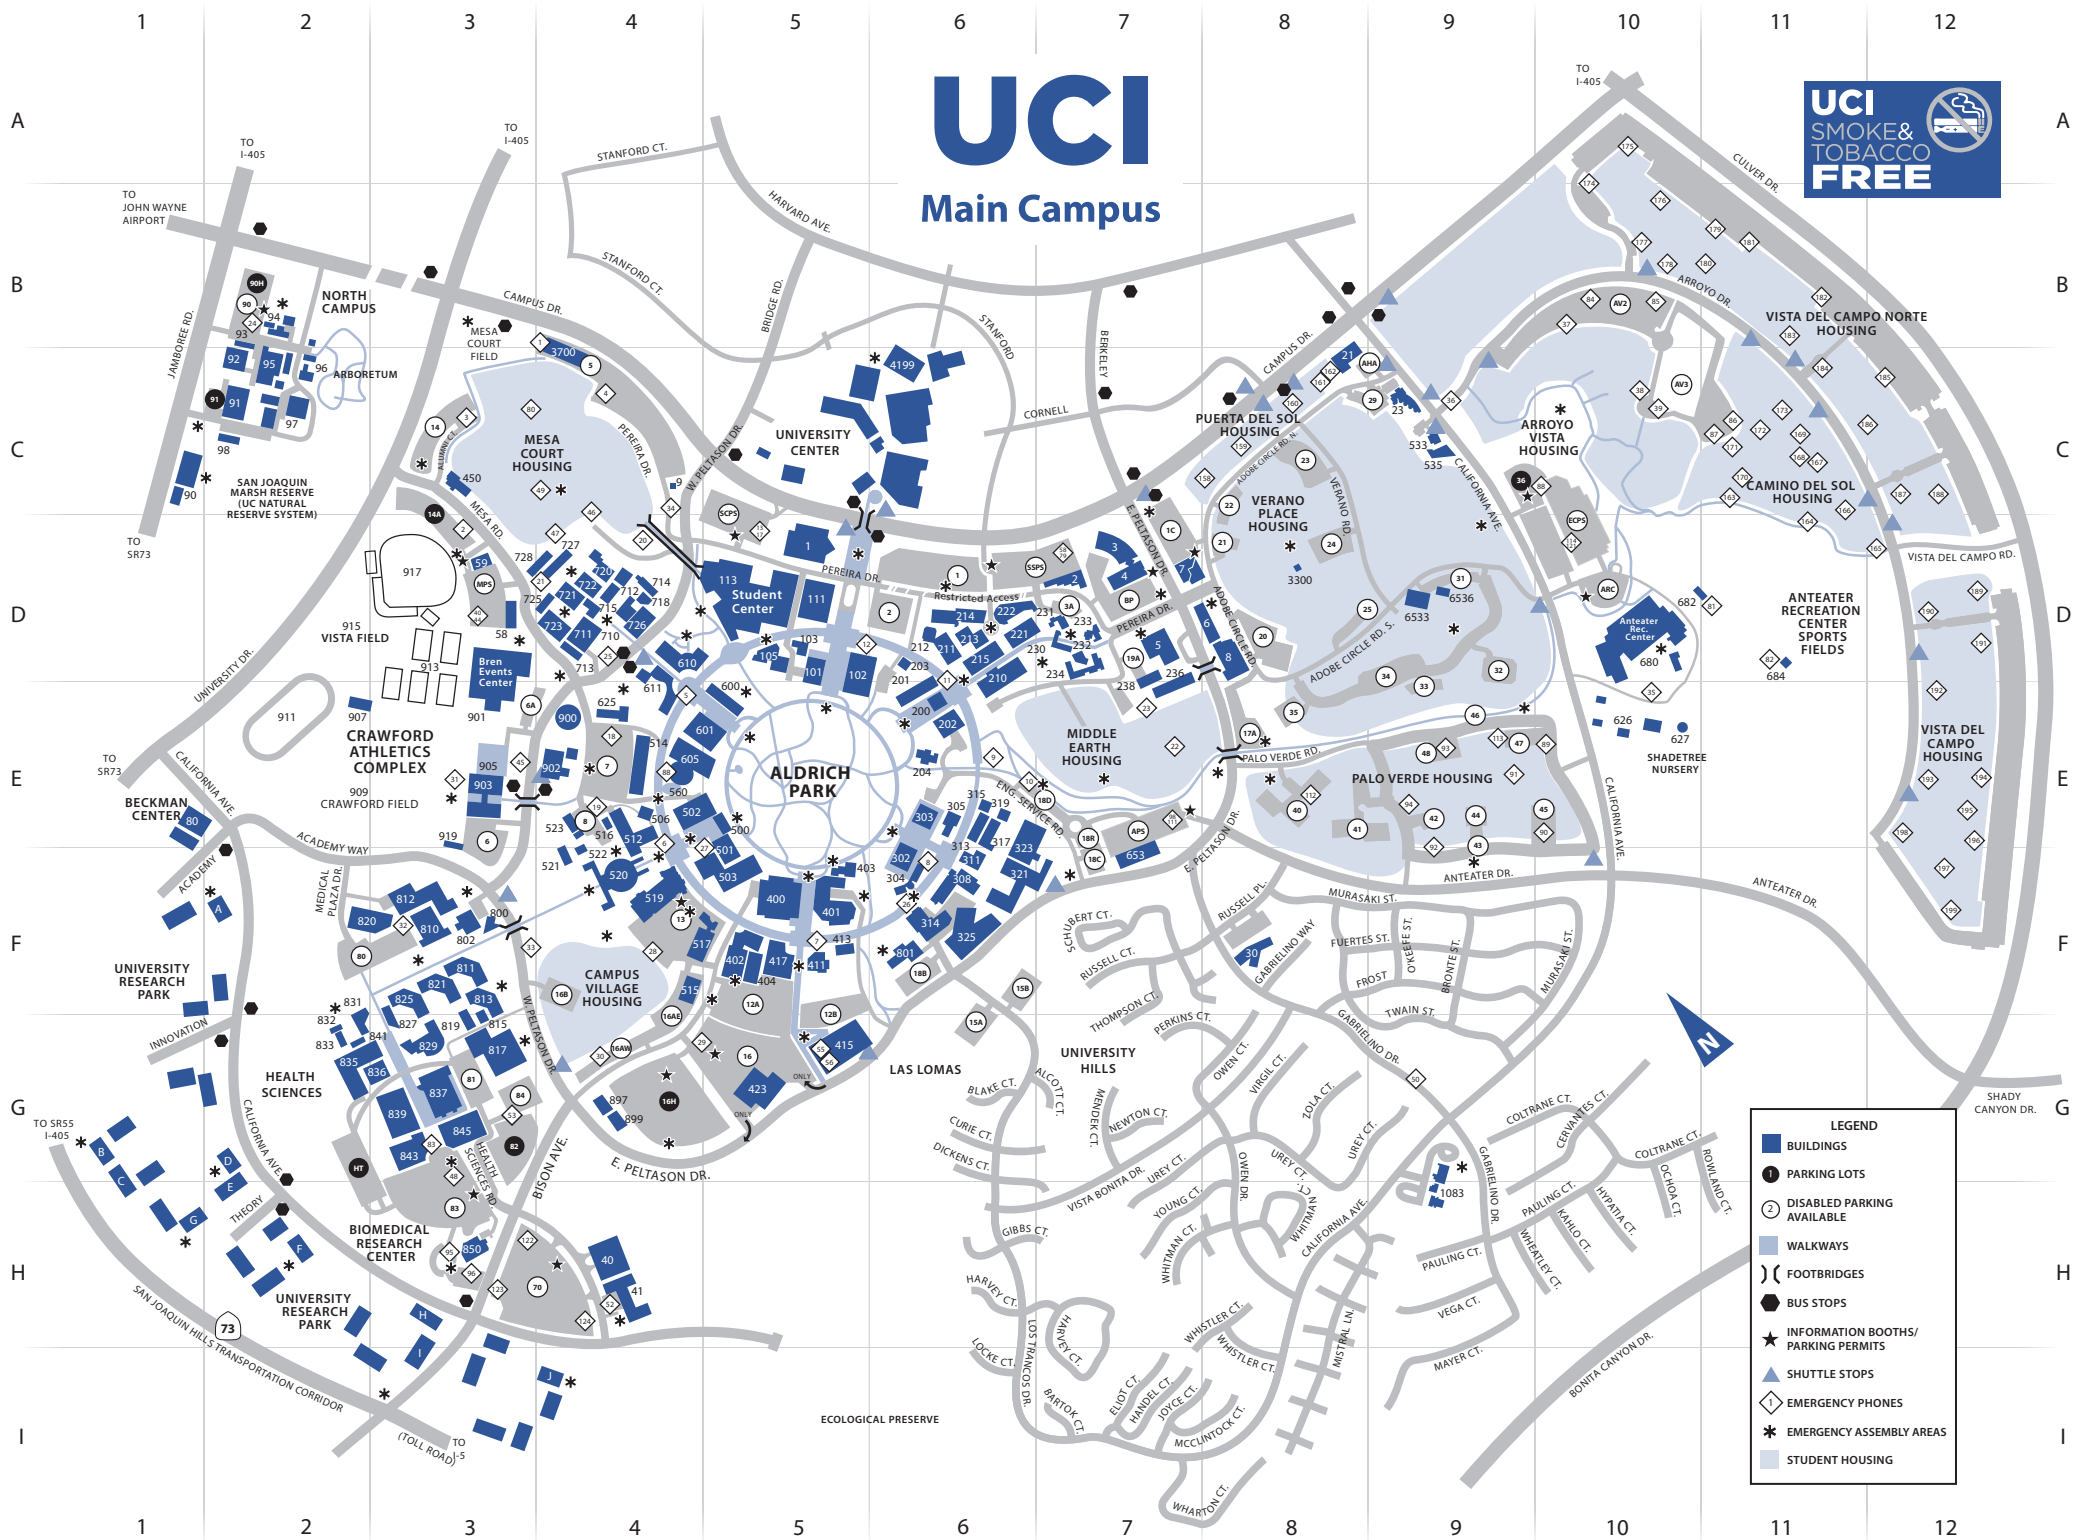

UCI

Main Campus

LEGEND	
	BUILDINGS
	PARKING LOTS
	DISABLED PARKING AVAILABLE
	WALKWAYS
	FOOTBRIDGES
	BUS STOPS
	INFORMATION BOOTHS/ PARKING PERMITS
	SHUTTLE STOPS
	EMERGENCY PHONES
	EMERGENCY ASSEMBLY AREAS
	STUDENT HOUSING